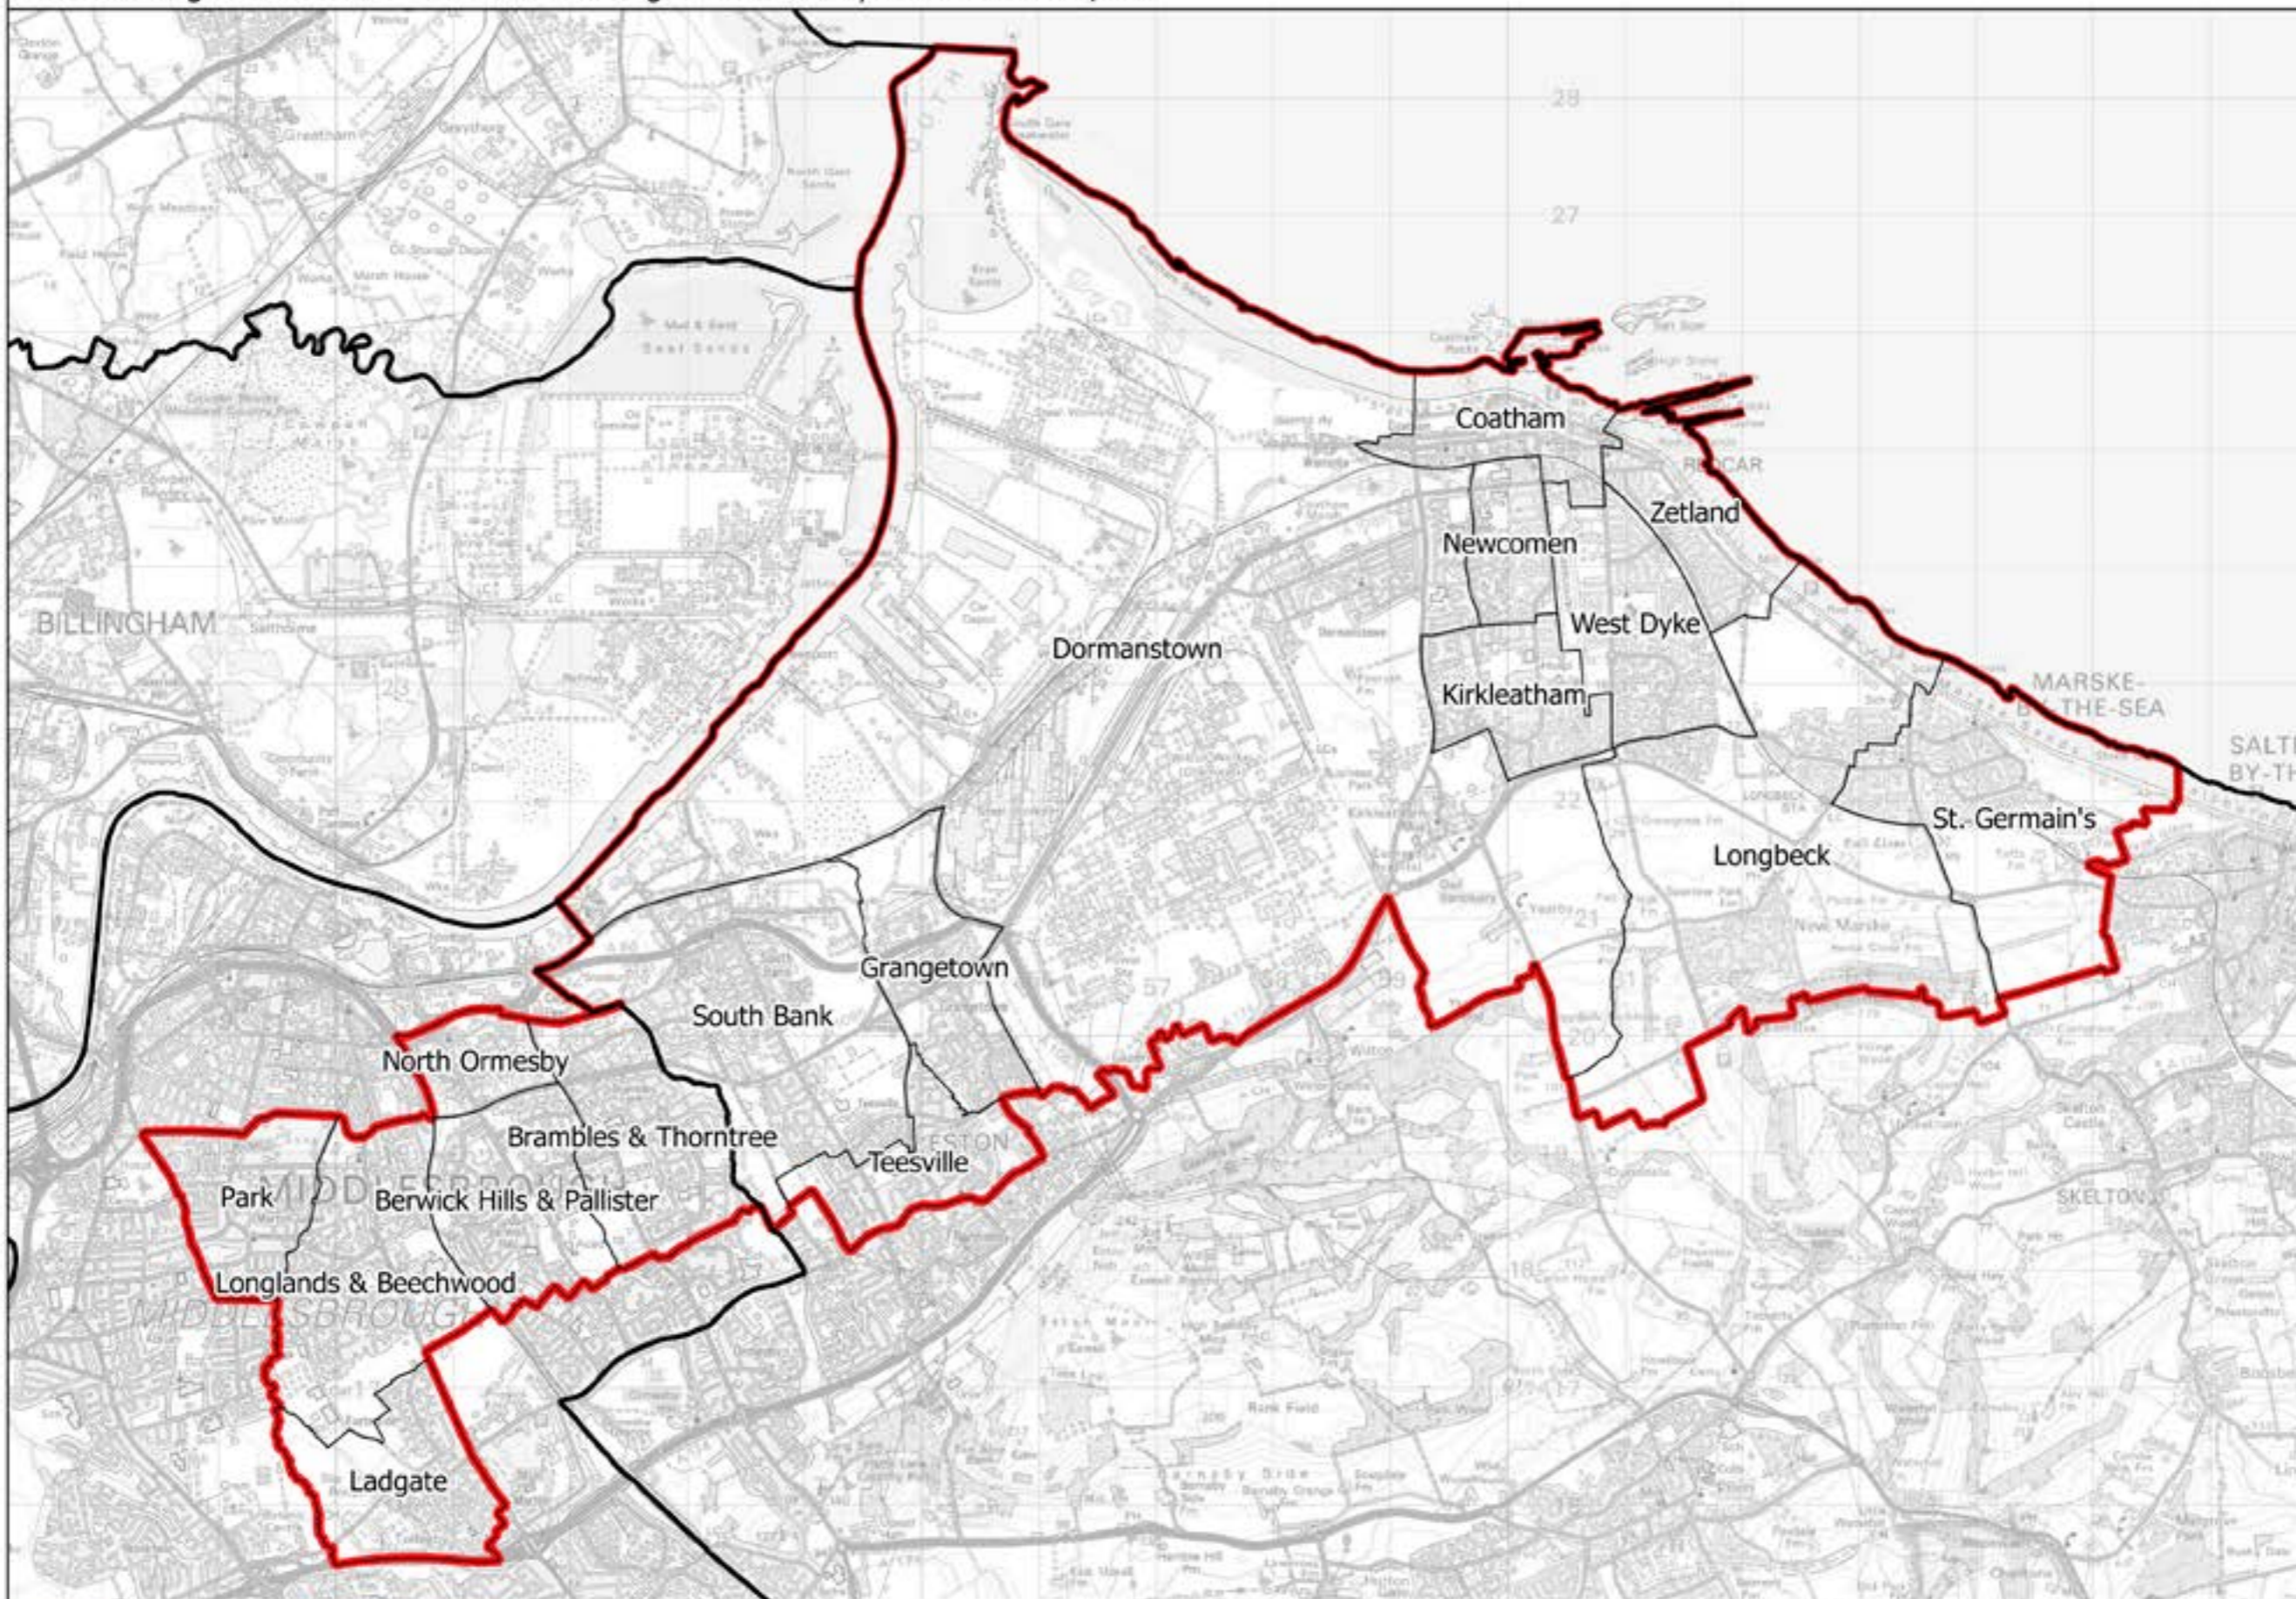

Boundary Commission for England - Initial Proposals for the North East Region  
Middlesbrough North East and Redcar Borough Constituency - Electorate 78,214

— Constituency — Local authorities — Wards

This map is reproduced from Ordnance Survey material with the permission of Ordnance Survey on behalf of the controller of Her Majesty's Stationery Office (C) Crown Copyright 2016. All rights reserved. Unauthorised reproduction infringes Crown copyright and may lead to prosecution or civil proceedings. Boundary Commission for England 100016289, 2016.