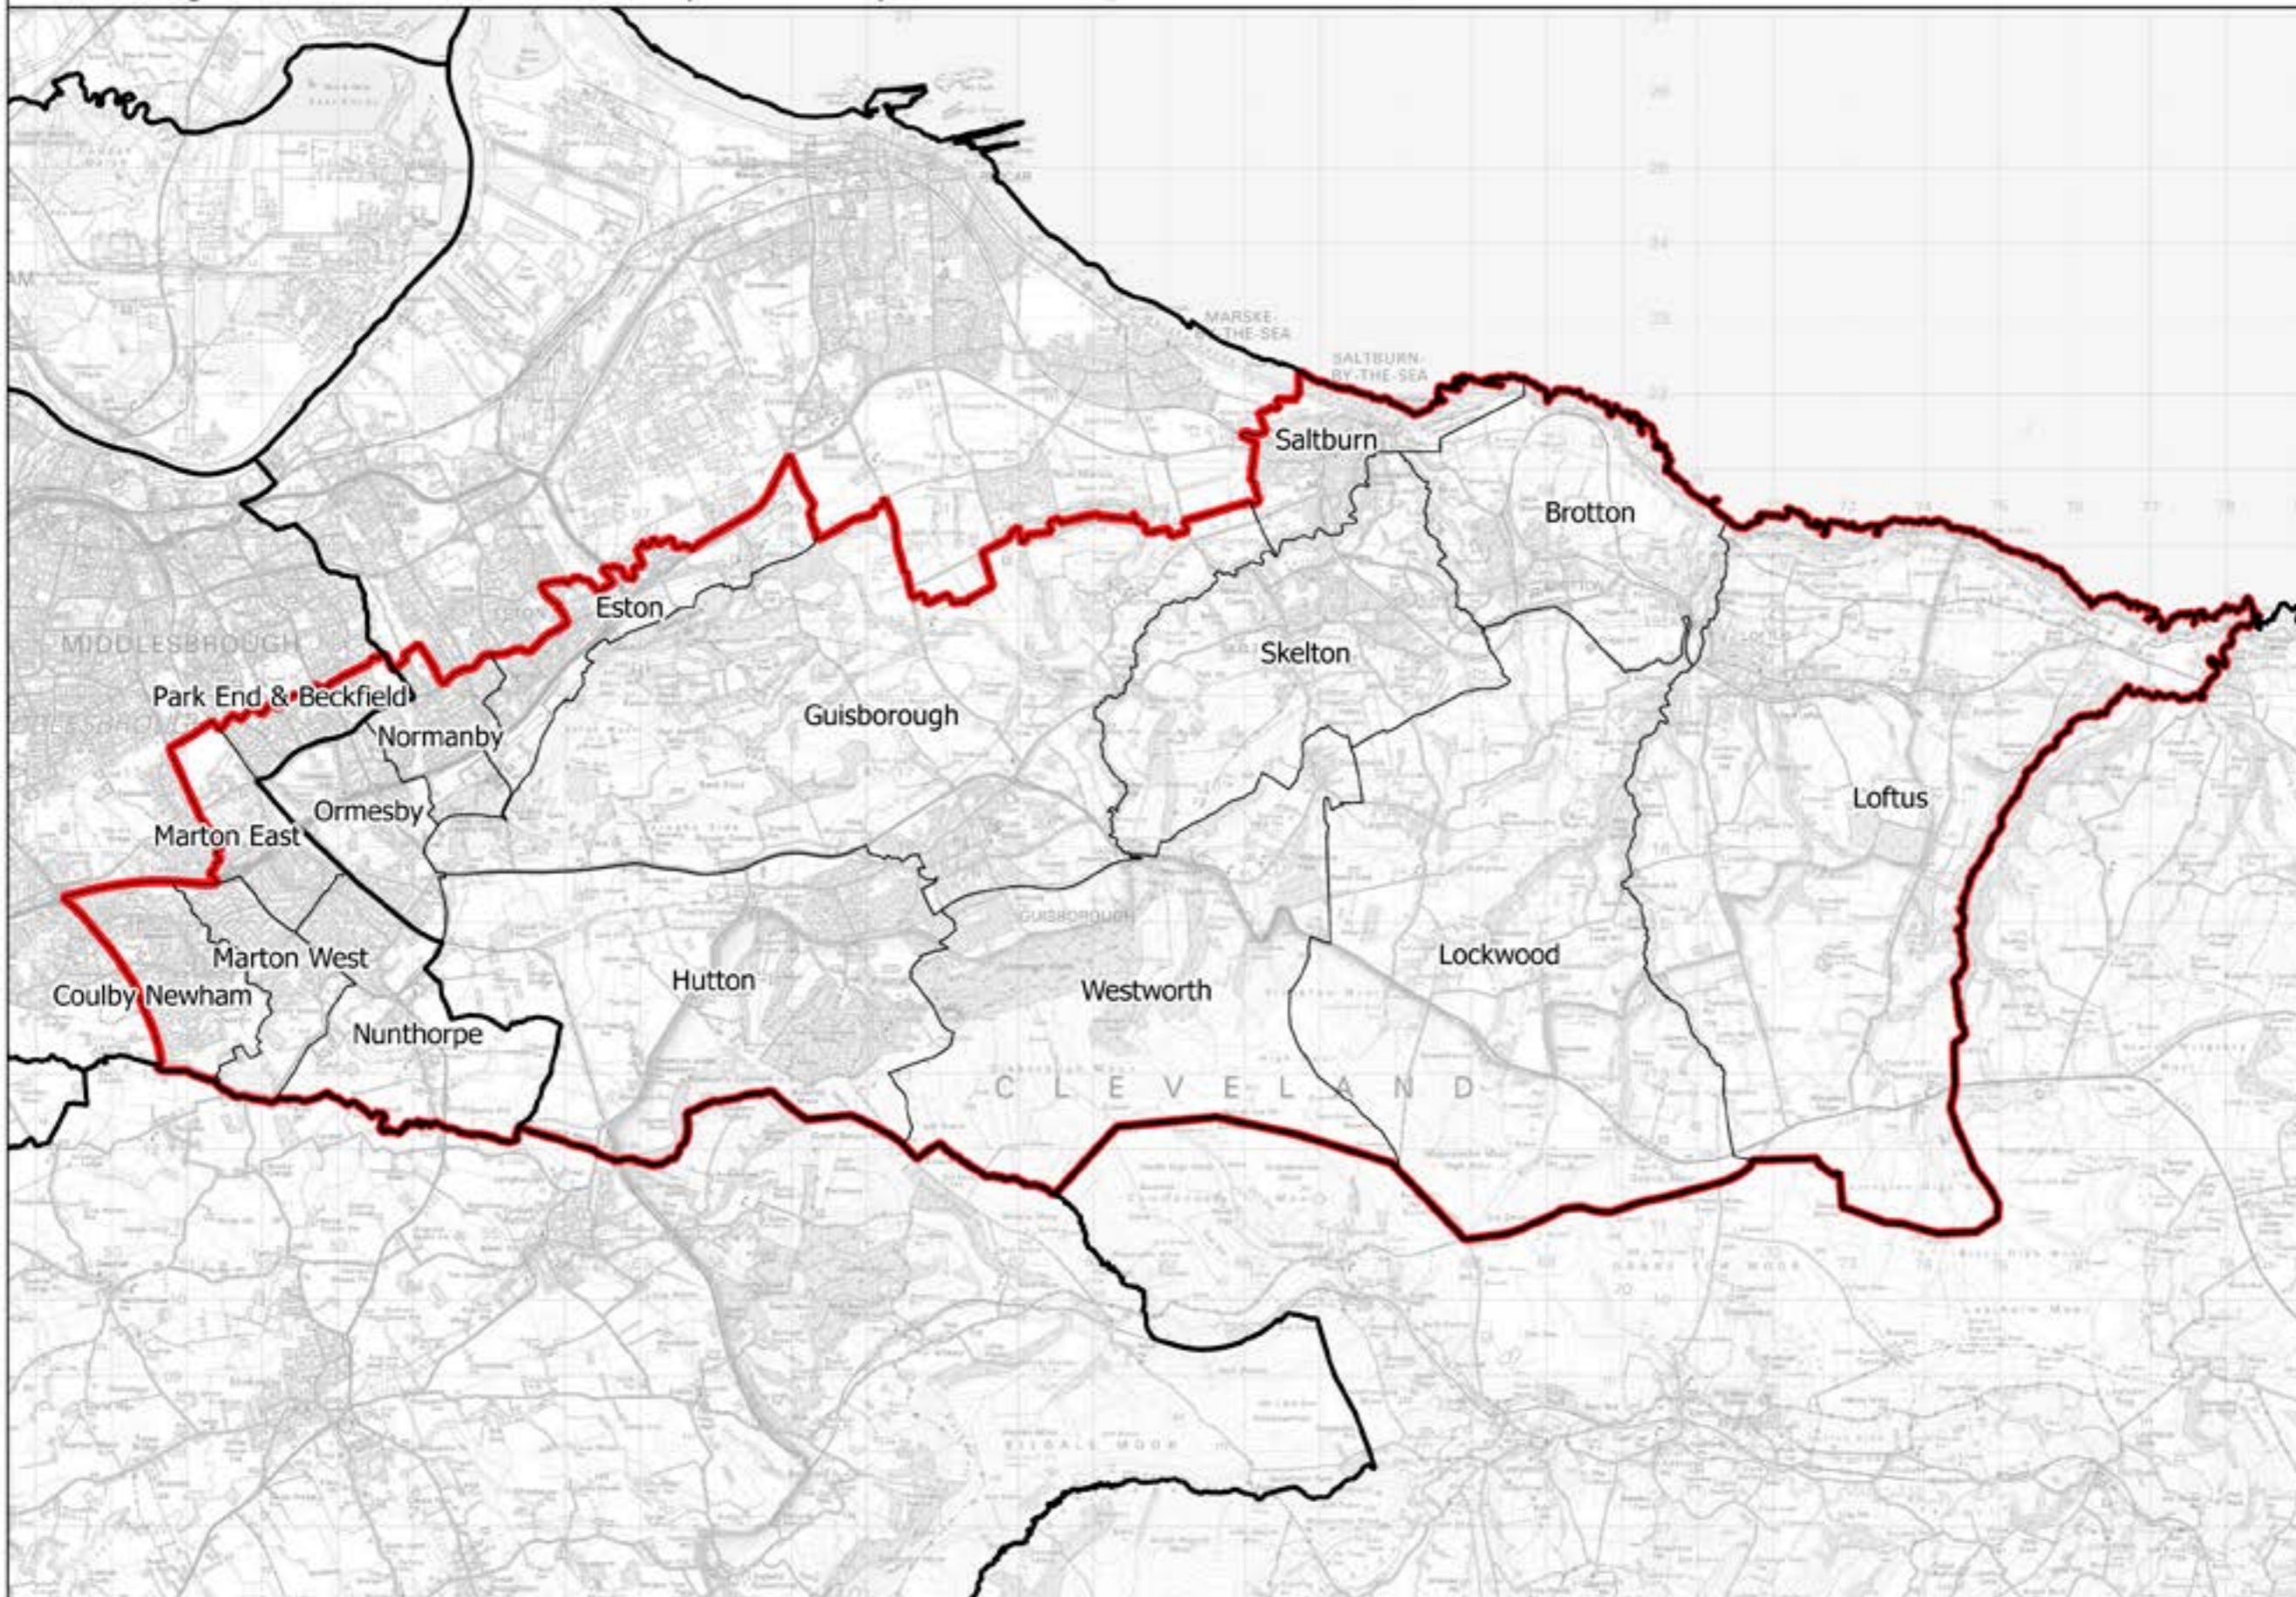

Boundary Commission for England - Initial Proposals for the North East Region Middlesbrough South and East Cleveland County Constituency - Electorate 75,590

— Constituency — Local authorities — Wards

This map is reproduced from Ordnance Survey material with the permission of Ordnance Survey on behalf of the controller of Her Majesty's Stationery Office (C) Crown Copyright 2016. All rights reserved. Unauthorised reproduction infringes Crown copyright and may lead to prosecution or civil proceedings. Boundary Commission for England 100016289, 2016.