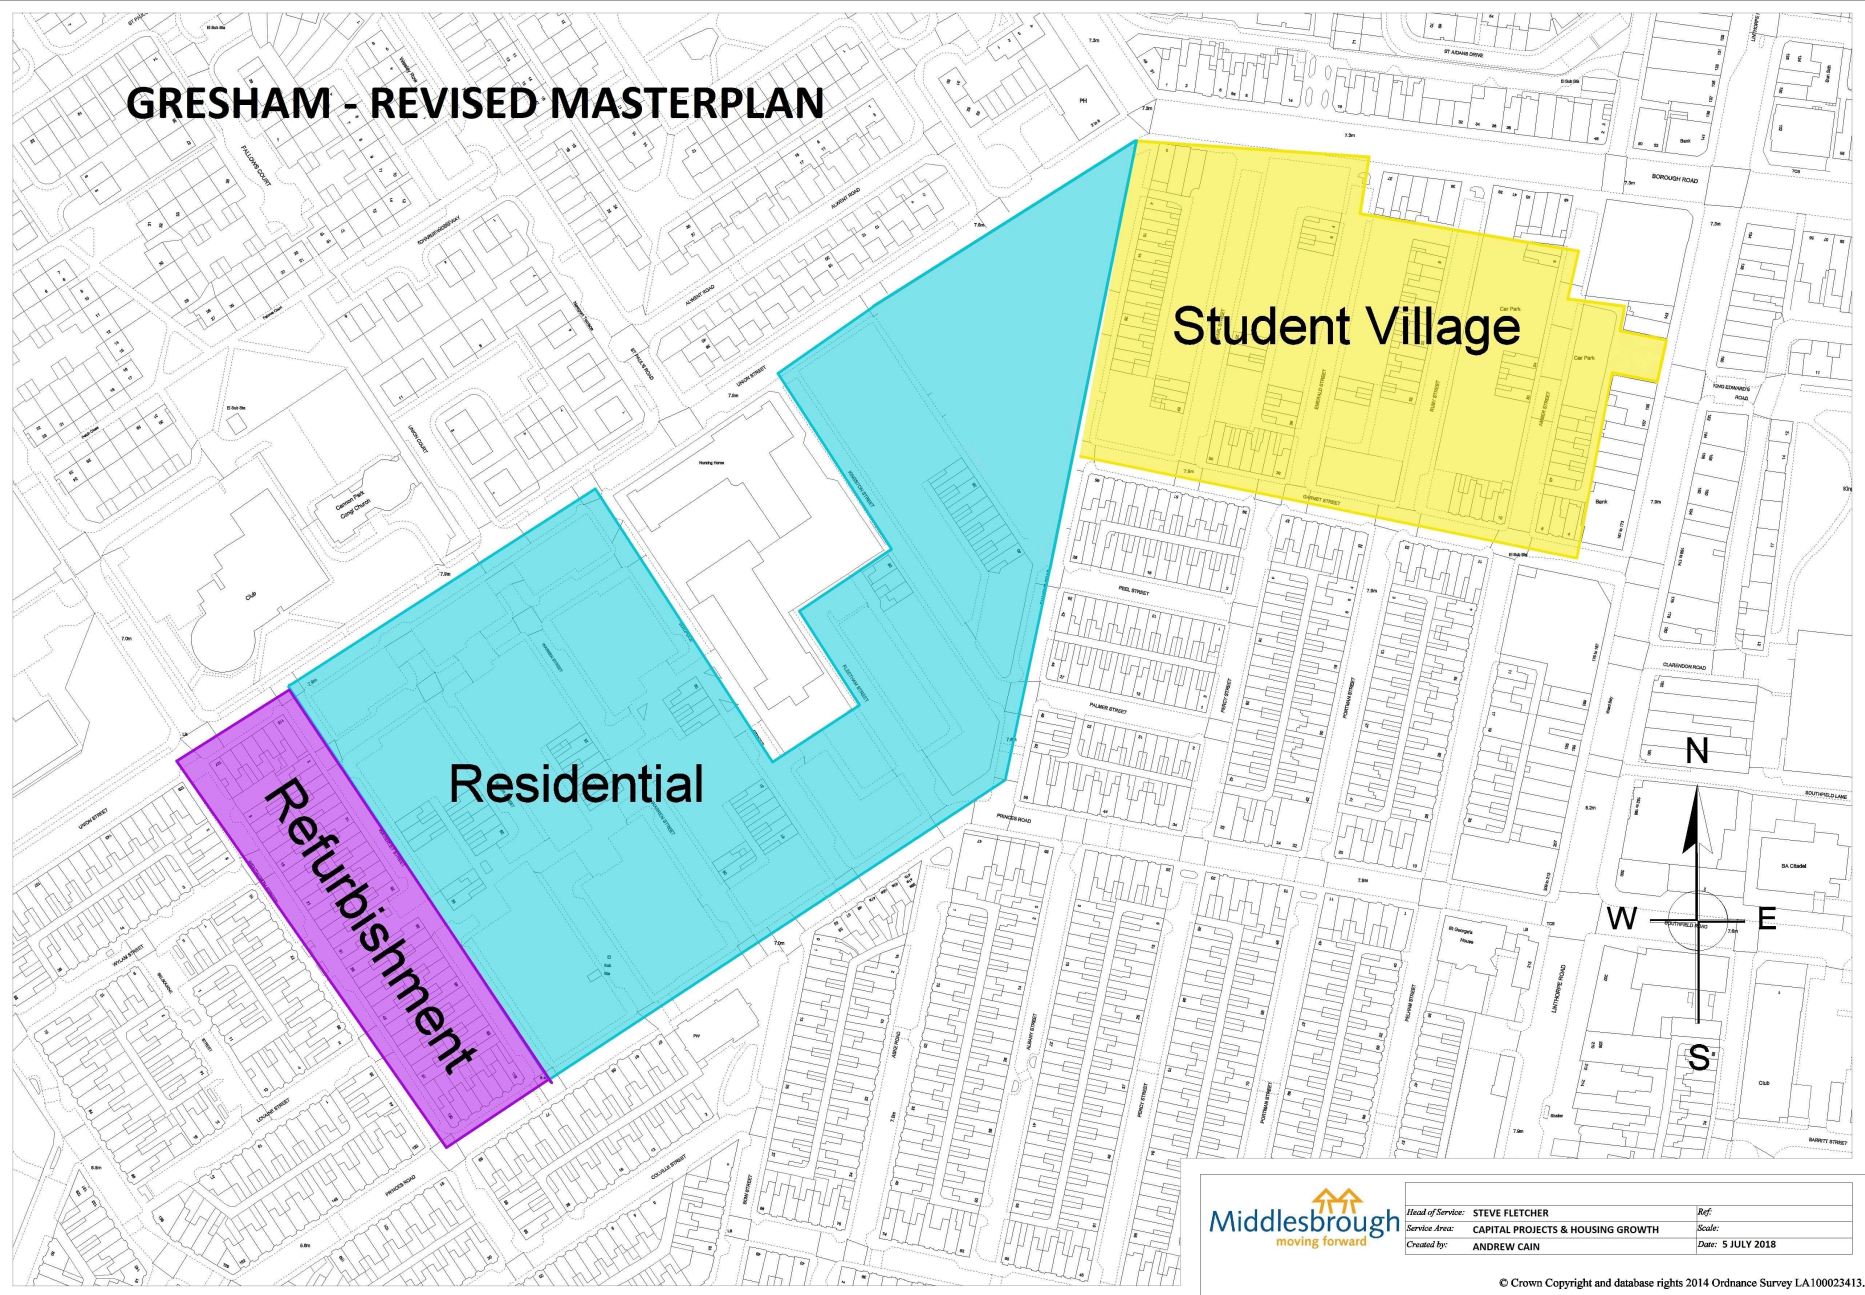

GRESHAM - REVISED MASTERPLAN

Student Village

Residential

Refurbishment

Head of Service:	STEVE FLETCHER	Ref:	
Service Area:	CAPITAL PROJECTS & HOUSING GROWTH	Scale:	
Created by:	ANDREW CAIN	Date:	5 JULY 2018