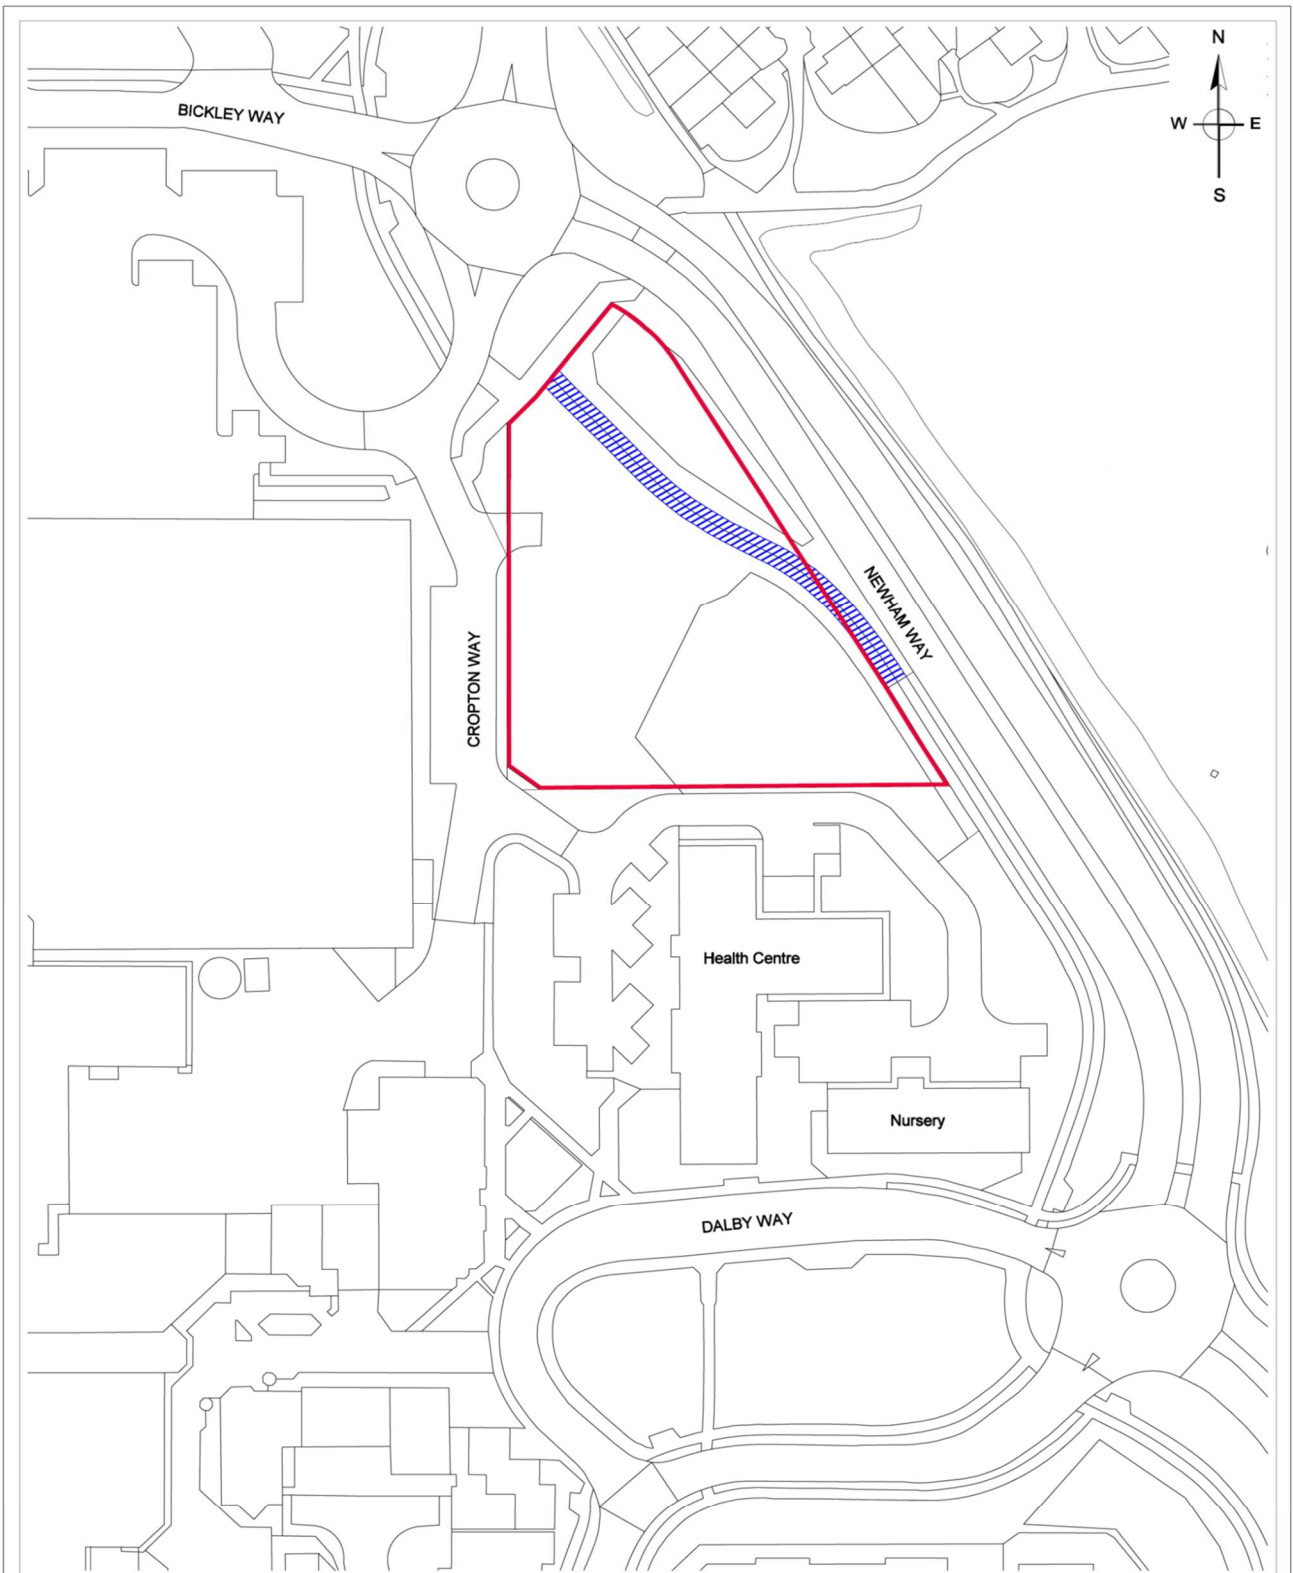

Site Plan

TIM WAKE VALUATION & ESTATES

SITE L  
COULBY NEWHAM  
MIDDLESBROUGH

Scale:	1:1250
Date:	8th SEPTEMBER 17
Drawn:	JMS
Drg No:	VAL 4983 H