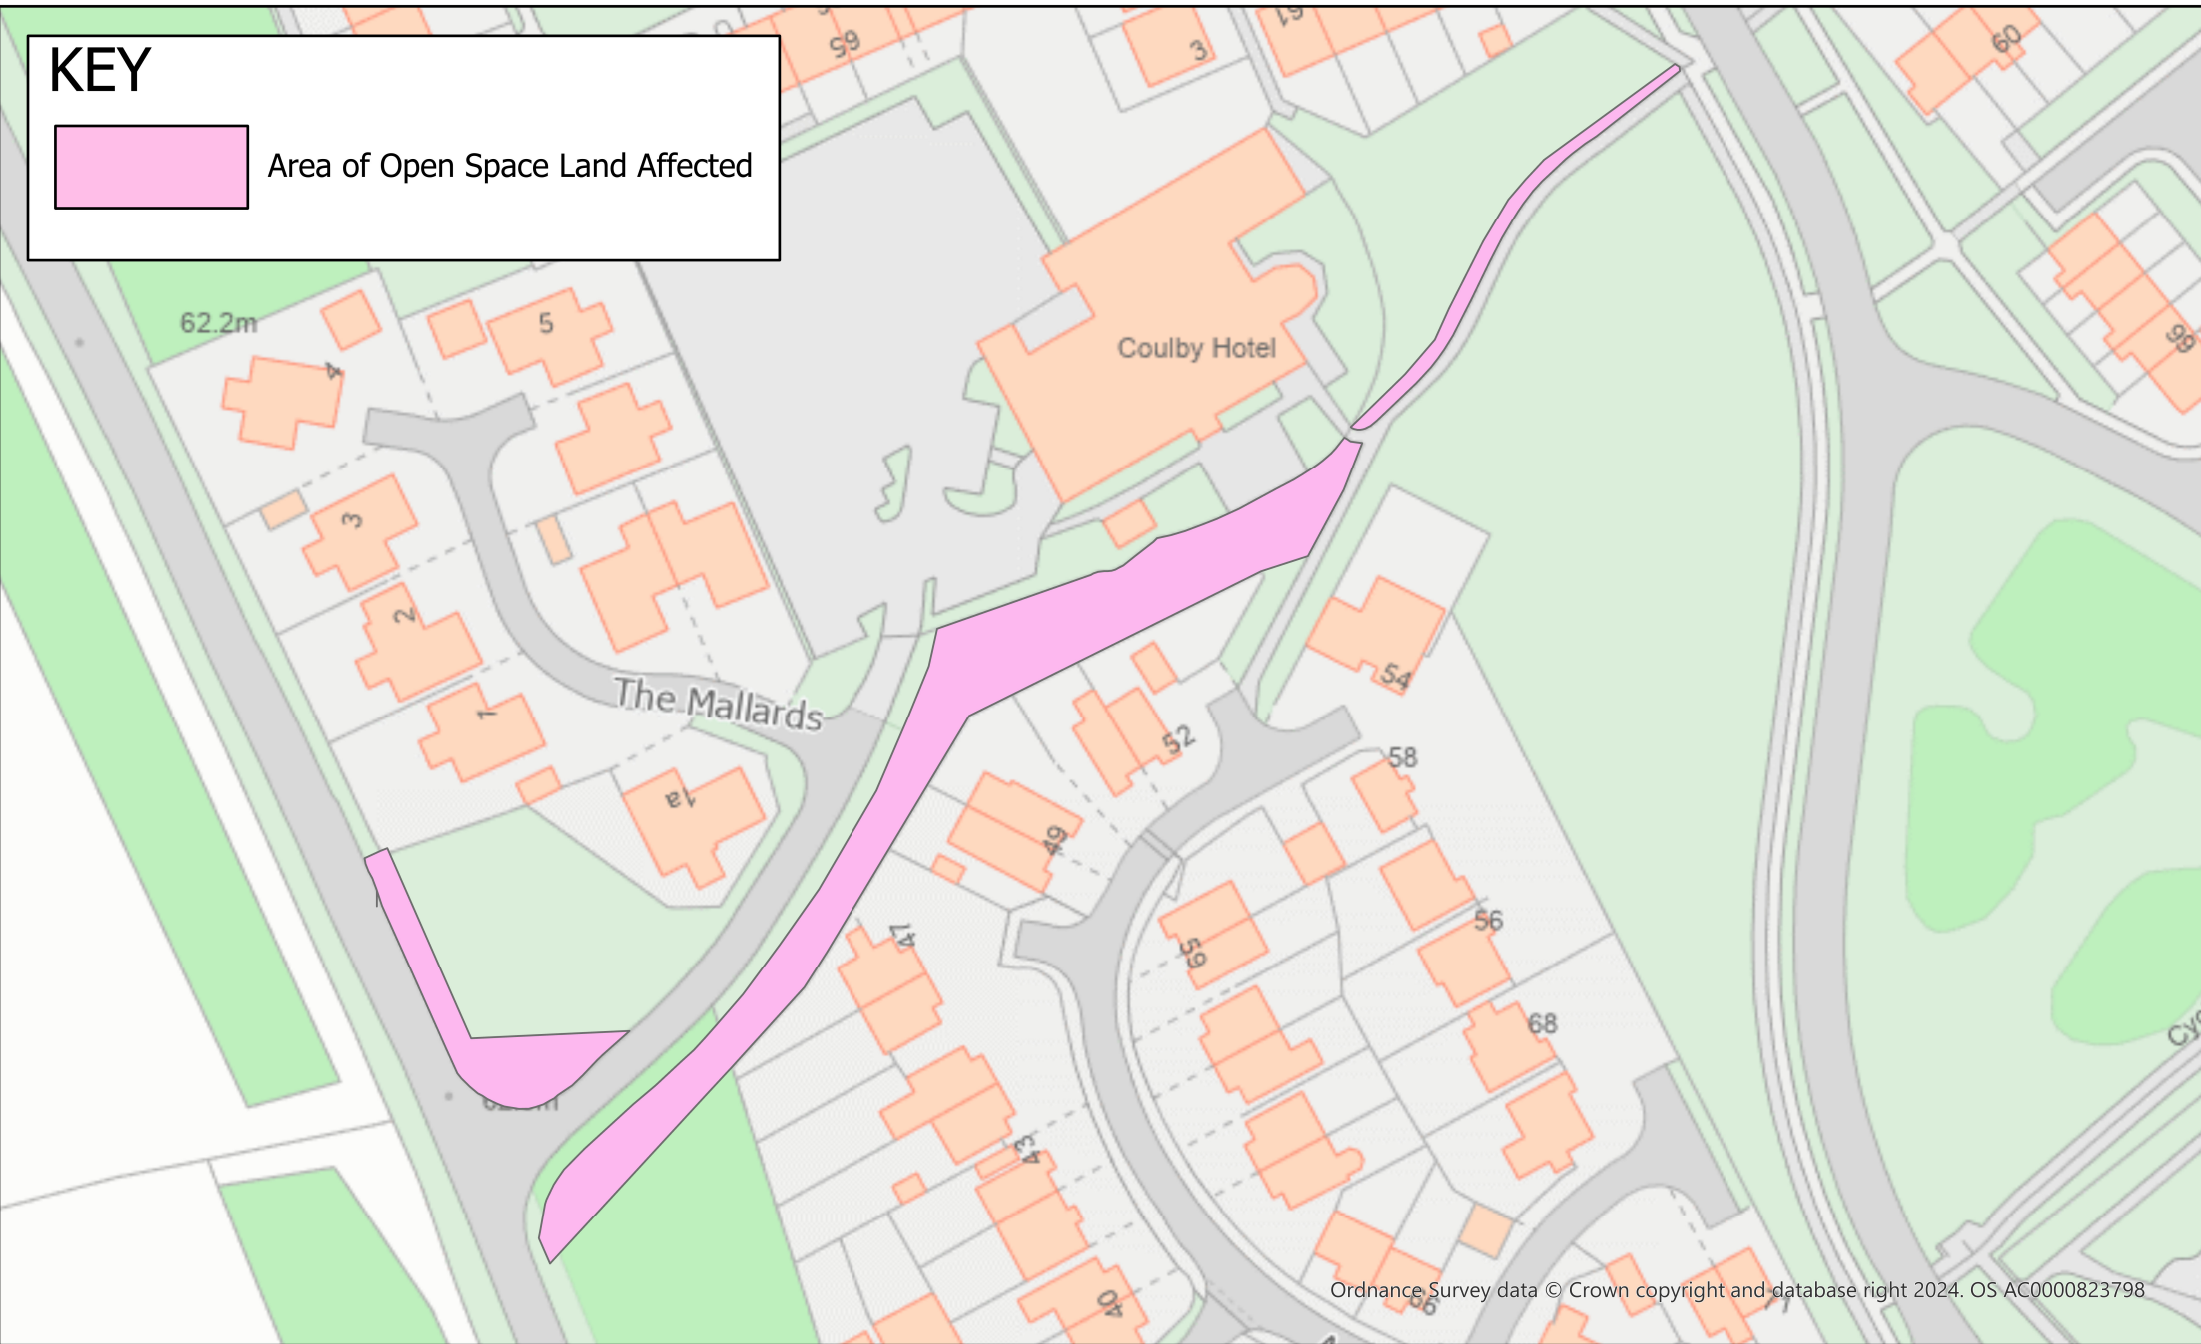

KEY

Area of Open Space Land Affected

Ordnance Survey data © Crown copyright and database right 2024. OS AC0000823798

Middlesbrough Council Open Space Land Appropriation Plan	Plan Ref. AP-2024-01	Plan Size: A4	Scale: 1: 1,000	
	Location: Coulby Farm, Stokesley Road, Coulby Newham, Middlesbrough, TS8 9DX		Date Created: 30/10/2024	